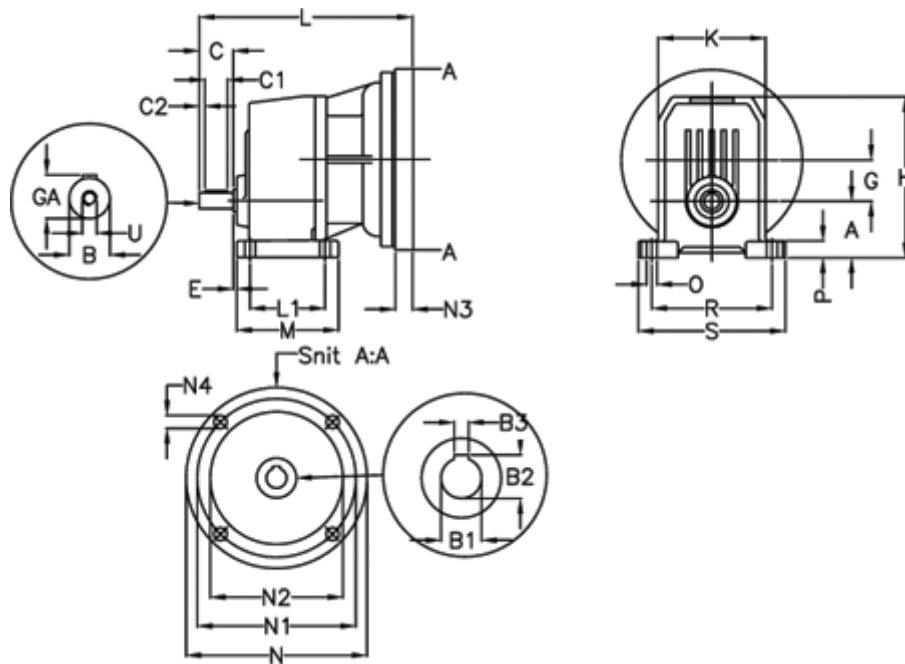

Data Sheet

Article number: 40550501291220
 Description: Single Stage Helical Gear
 S 501-12,9-P63B5

Measures

A = 82	E = 25.5	M = 190.0	R = 225
B = 38	F = 10x8x60	N = 140	S = 270
B1 = 11	G = 73.5	N1 = 115	U = M12
B2 = 16.3	GA = 41.0	N2 = 95	
B3 = 4	H = 278.5	N3 = -	
C = 80	K = 185	N4 = M8x16	
C1 = 60	L = 314	O = 18	
C2 = 10	L1 = 145.0	P = 25.0	